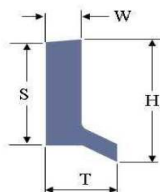

Series KB-SW-U Slideway Wiper

KB-SW-U	Order No	H	S	W	T	Length	Material
KB-SW-U 1	1000789	25.4	22	6.35	12.7	560 mm	NBR
KB-SW-U 2	1000915	25.4	22	6.35	12.7	560 mm	FPM
KB-SW-U							
KB-SW-U 3	1000620	25.4	22	6.35	12.7	560 mm	NBR
KB-SW-U 4	1000916	25.4	22	6.35	12.7	560 mm	FPM
KB-SW-U							
KB-SW-U 5	1000621	25.4	22	6.35	12.7	560 mm	NBR
KB-SW-U 6	1000917	25.4	22	6.35	12.7	560 mm	FPM
KB-SW-U 7	1001108	25	21	6	11	560 mm	NBR
KB-SW-U 8	1001122	25	21	6	11	560 mm	FPM
KB-SW-U 9	1001123	25	21	6	11	560 mm	NBR
KB-SW-U 10	1001124	25	21	6	11	560 mm	FPM

KB-SW-U	Order No	H	S	W	T	A	B	Material
KB-SW-U 11	1005730	25.4	22	6.35	12.7	76.2	76.2	NBR
KB-SW-U 12	1021147	25.4	22	6.35	12.7	76.2	76.2	FPM

Type U 1/2

Type U 7/8

Type U 3/4

Type U 9/10

Type U 5/6

Type U 11/12