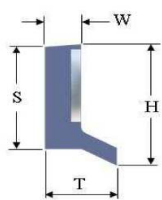

Series KB-SW-U Slideway Wiper

KB-SW-U	Order No	H	S	W	T	Length	Material
KB-SW-U 1	1000789	25.4	22	6.35	12.7	560 mm	NBR
KB-SW-U 2	1000915	25.4	22	6.35	12.7	560 mm	FPM
KB-SW-U							
KB-SW-U 3	1000620	25.4	22	6.35	12.7	560 mm	NBR
KB-SW-U 4	1000916	25.4	22	6.35	12.7	560 mm	FPM
KB-SW-U							
KB-SW-U 5	1000621	25.4	22	6.35	12.7	560 mm	NBR
KB-SW-U 6	1000917	25.4	22	6.35	12.7	560 mm	FPM
KB-SW-U 7	1001108	25	21	6	11	560 mm	NBR
KB-SW-U 8	1001122	25	21	6	11	560 mm	FPM
KB-SW-U 9	1001123	25	21	6	11	560 mm	NBR
KB-SW-U 10	1001124	25	21	6	11	560 mm	FPM

KB-SW-U	Order No	H	S	W	T	A	B	Material
KB-SW-U 11	1005730	25.4	22	6.35	12.7	76.2	76.2	NBR
KB-SW-U 12	1021147	25.4	22	6.35	12.7	76.2	76.2	FPM

Type U 1/2

Type U 7/8

Type U 3/4

Type U 9/10

Type U 5/6

Type U 11/12