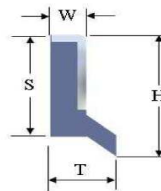

Series KB-SW-U Slideway Wiper

KB-SW-U	Order No	H	S	W	T	Length	Material
KB-SW-U 1	1000789	25.4	22	6.35	12.7	560 mm	NBR
KB-SW-U 2	1000915	25.4	22	6.35	12.7	560 mm	FPM
KB-SW-U							
KB-SW-U 3	1000620	25.4	22	6.35	12.7	560 mm	NBR
KB-SW-U 4	1000916	25.4	22	6.35	12.7	560 mm	FPM
KB-SW-U							
KB-SW-U 5	1000621	25.4	22	6.35	12.7	560 mm	NBR
KB-SW-U 6	1000917	25.4	22	6.35	12.7	560 mm	FPM
KB-SW-U 7	1001108	25	21	6	11	560 mm	NBR
KB-SW-U 8	1001122	25	21	6	11	560 mm	FPM
KB-SW-U 9	1001123	25	21	6	11	560 mm	NBR
KB-SW-U 10	1001124	25	21	6	11	560 mm	FPM

KB-SW-U	Order No	H	S	W	T	A	B	Material
KB-SW-U 11	1005730	25.4	22	6.35	12.7	76.2	76.2	NBR
KB-SW-U 12	1021147	25.4	22	6.35	12.7	76.2	76.2	FPM

Type U 1/2

Type U 7/8

Type U 3/4

Type U 9/10

Type U 5/6

Type U 11/12