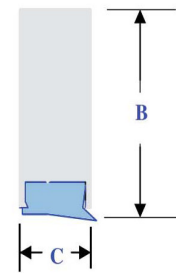

Series KB-Fi-25, 25s, 18, 18s & 14

These slideway/bedway wipers manufactured with an Aluminium body

Series KB-Fi-25

Series KB-Fi-25S

Series KB-Fi-18

Series KB-Fi-18s

Series KB-Fi-14s

Type	Order No	A	B	C	Length	Body material
KB-Fi-25	COM-25	7 mm	23.5 mm	10 mm	1000 mm	Aluminium
KB-Fi-25-S	COM-25-S	4 mm	23.5 mm	7 mm	1000 mm	Aluminium
KB-Fi-18	COM-18	7 mm	17.5 mm	10 mm	1000 mm	Aluminium
KB-Fi-25-S	COM-18-S	4.5mm	17.5 mm	7 mm	1000 mm	Aluminium
KB-Fi-14-S	COM-14-S	7 mm	14 mm	6 mm	1000 mm	Aluminium