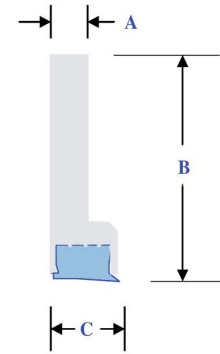

Series KB-Fi-25, 25s, 18, 18s & 14

These slideway/bedway wipers manufactured with an Aluminium body

Series KB-Fi-25

Series KB-Fi-25S

Series KB-Fi-18

Series KB-Fi-18s

Series KB-Fi-14s

Type	Order No	A	B	C	Length	Body material
KB-Fi-25	COM-25	7 mm	23.5 mm	10 mm	1000 mm	Aluminium
KB-Fi-25-S	COM-25-S	4 mm	23.5 mm	7 mm	1000 mm	Aluminium
KB-Fi-18	COM-18	7 mm	17.5 mm	10 mm	1000 mm	Aluminium
KB-Fi-25-S	COM-18-S	4.5mm	17.5 mm	7 mm	1000 mm	Aluminium
KB-Fi-14-S	COM-14-S	7 mm	14 mm	6 mm	1000 mm	Aluminium