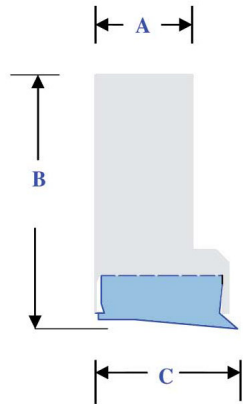

Series KB-Fi-25, 25s, 18, 18s & 14

These slideway/bedway wipers manufactured with an Aluminium body

Series KB-Fi-25

Series KB-Fi-25S

Series KB-Fi-18

Series KB-Fi-18s

Series KB-Fi-14s

Type	Order No	A	B	C	Length	Body material
KB-Fi-25	COM-25	7 mm	23.5 mm	10 mm	1000 mm	Aluminium
KB-Fi-25-S	COM-25-S	4 mm	23.5 mm	7 mm	1000 mm	Aluminium
KB-Fi-18	COM-18	7 mm	17.5 mm	10 mm	1000 mm	Aluminium
KB-Fi-25-S	COM-18-S	4.5mm	17.5 mm	7 mm	1000 mm	Aluminium
KB-Fi-14-S	COM-14-S	7 mm	14 mm	6 mm	1000 mm	Aluminium