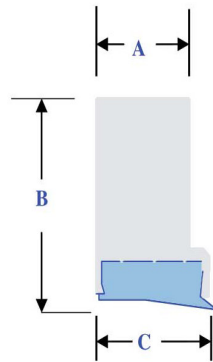

Series KB-Fi-25, 25s, 18, 18s & 14

These slideway/bedway wipers manufactured with an Aluminium body

Series KB-Fi-25

Series KB-Fi-25S

Series KB-Fi-18

Series KB-Fi-18s

Series KB-Fi-14s

Type	Order No	A	B	C	Length	Body material
KB-Fi-25	COM-25	7 mm	23.5 mm	10 mm	1000 mm	Aluminium
KB-Fi-25-S	COM-25-S	4 mm	23.5 mm	7 mm	1000 mm	Aluminium
KB-Fi-18	COM-18	7 mm	17.5 mm	10 mm	1000 mm	Aluminium
KB-Fi-25-S	COM-18-S	4.5mm	17.5 mm	7 mm	1000 mm	Aluminium
KB-Fi-14-S	COM-14-S	7 mm	14 mm	6 mm	1000 mm	Aluminium