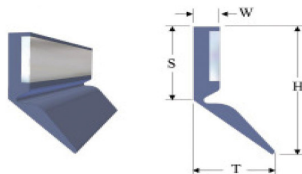

KB-SW-Type G